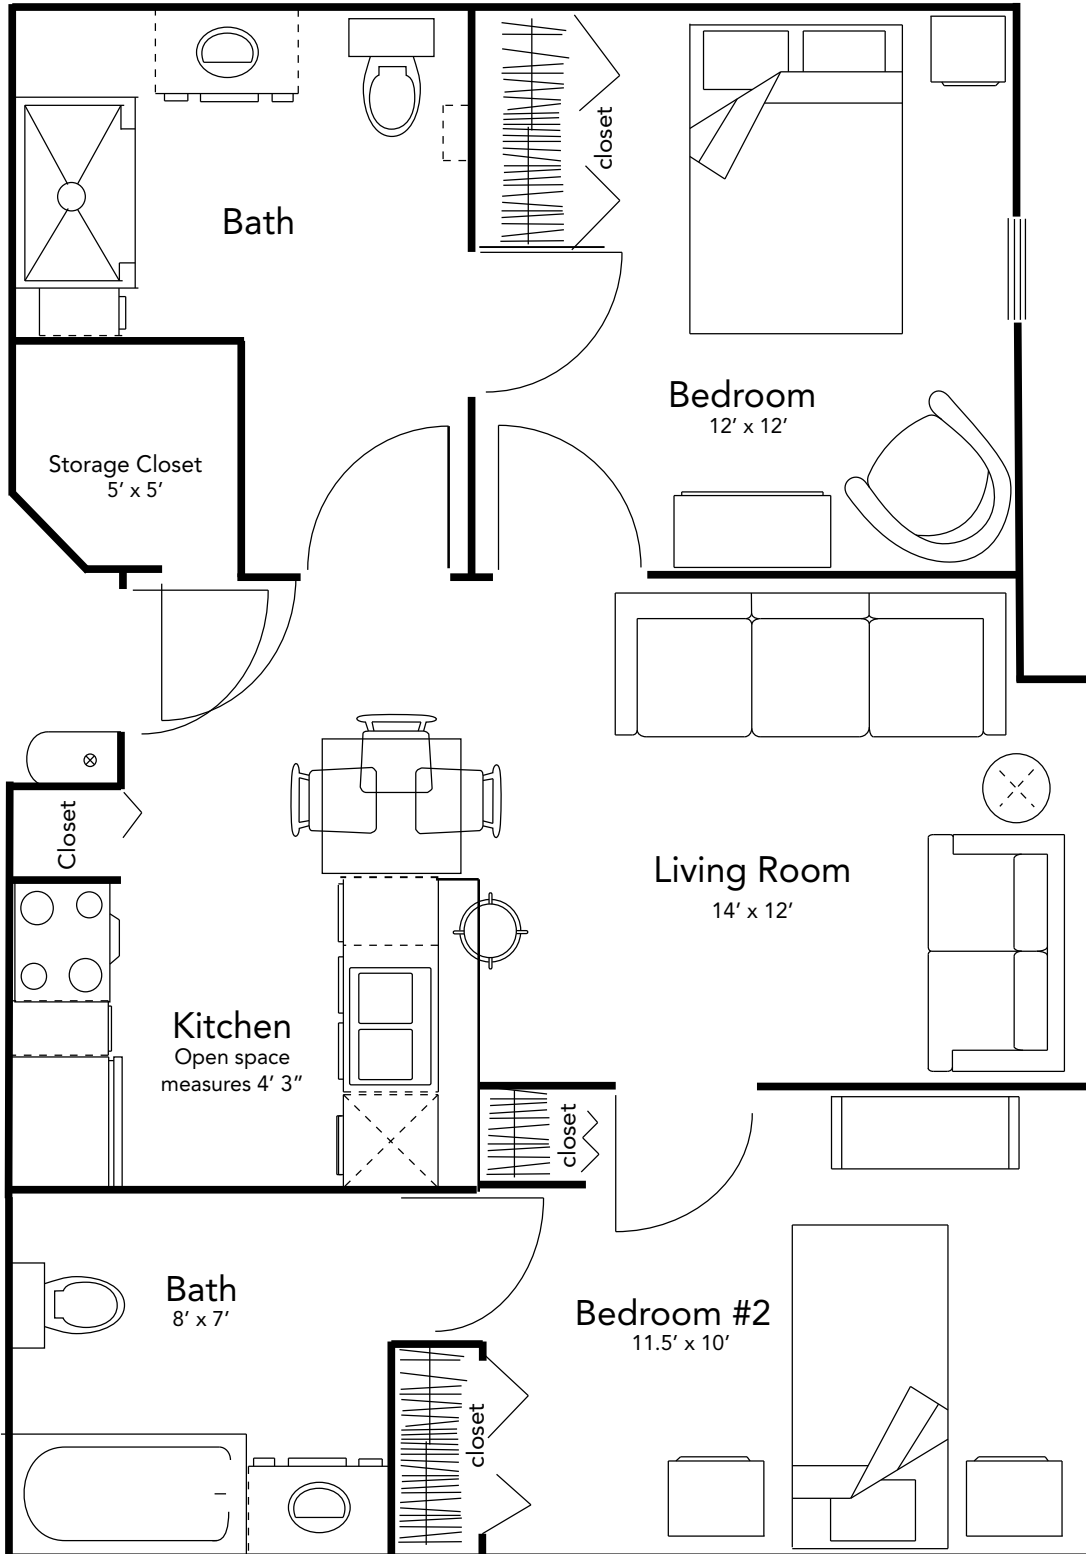

THE OAKS
AT MENORAH PARK

FLOOR PLAN TWO BEDROOM

All dimensions are approximate and subject to variation
Scale: 1/4 inch = 1 ft.

Total Sq. Ft. = 850

All doors are 3' wide
All ceilings are 8' high