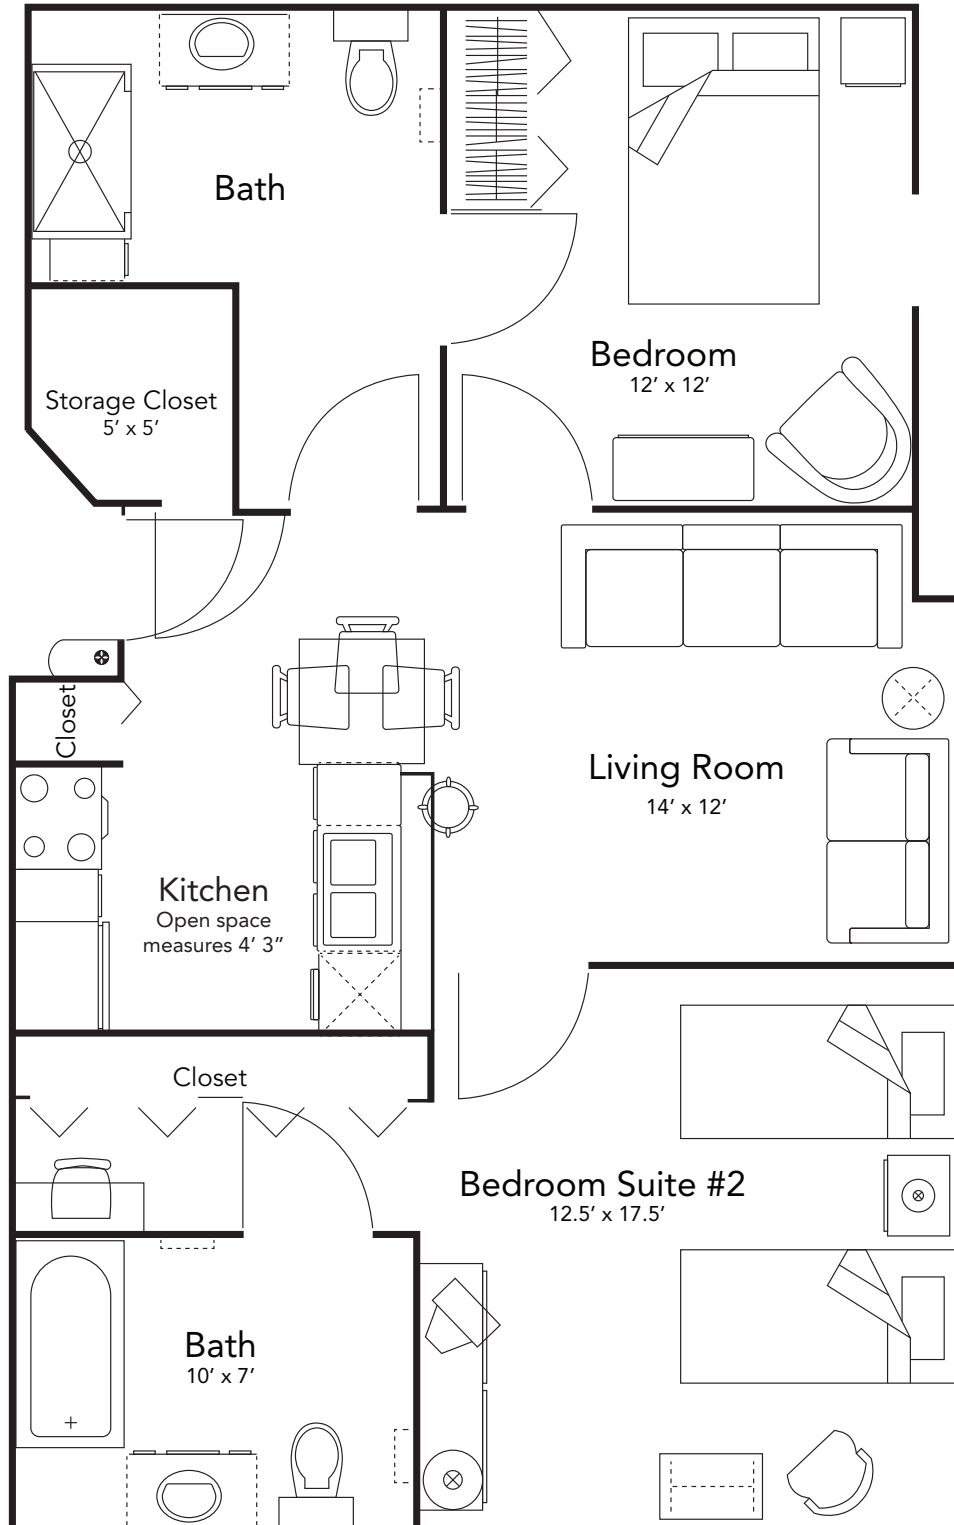

THE OAKS
AT MENORAH PARK

FLOOR PLAN TWO BEDROOM DELUXE UNIT

All dimensions are appropriate and subject to variation
Scale: Dimensions are correct but not to scale

Total Sq. Ft. = 985

All doors are 3' wide
All ceilings are 8' high