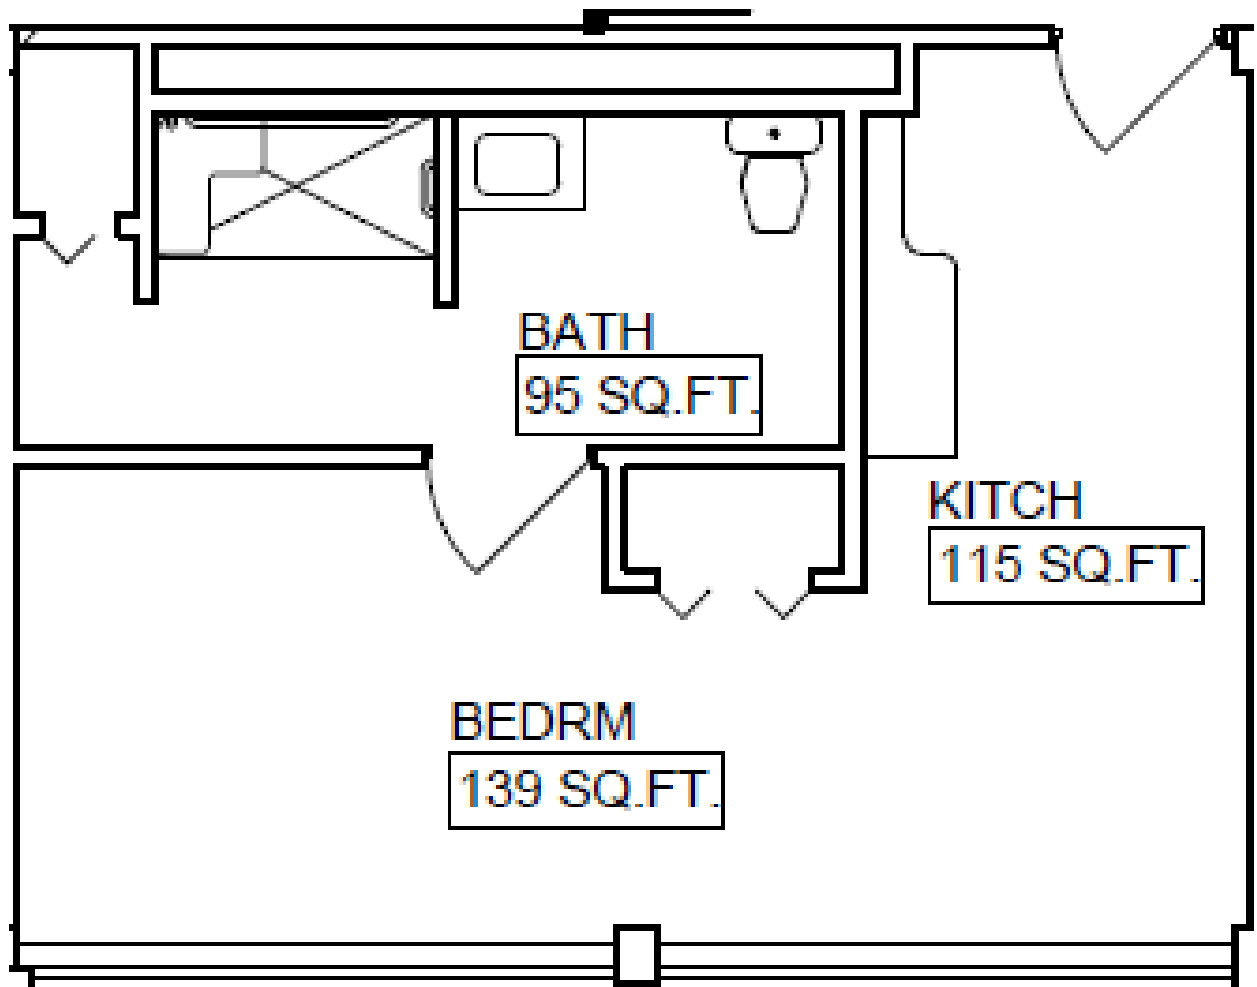

# FLOOR PLAN MEDIUM STUDIO WITH PRIVATE BATH

The Inn  
at Menorah Park

\*All dimensions are approximate and subject to variation.