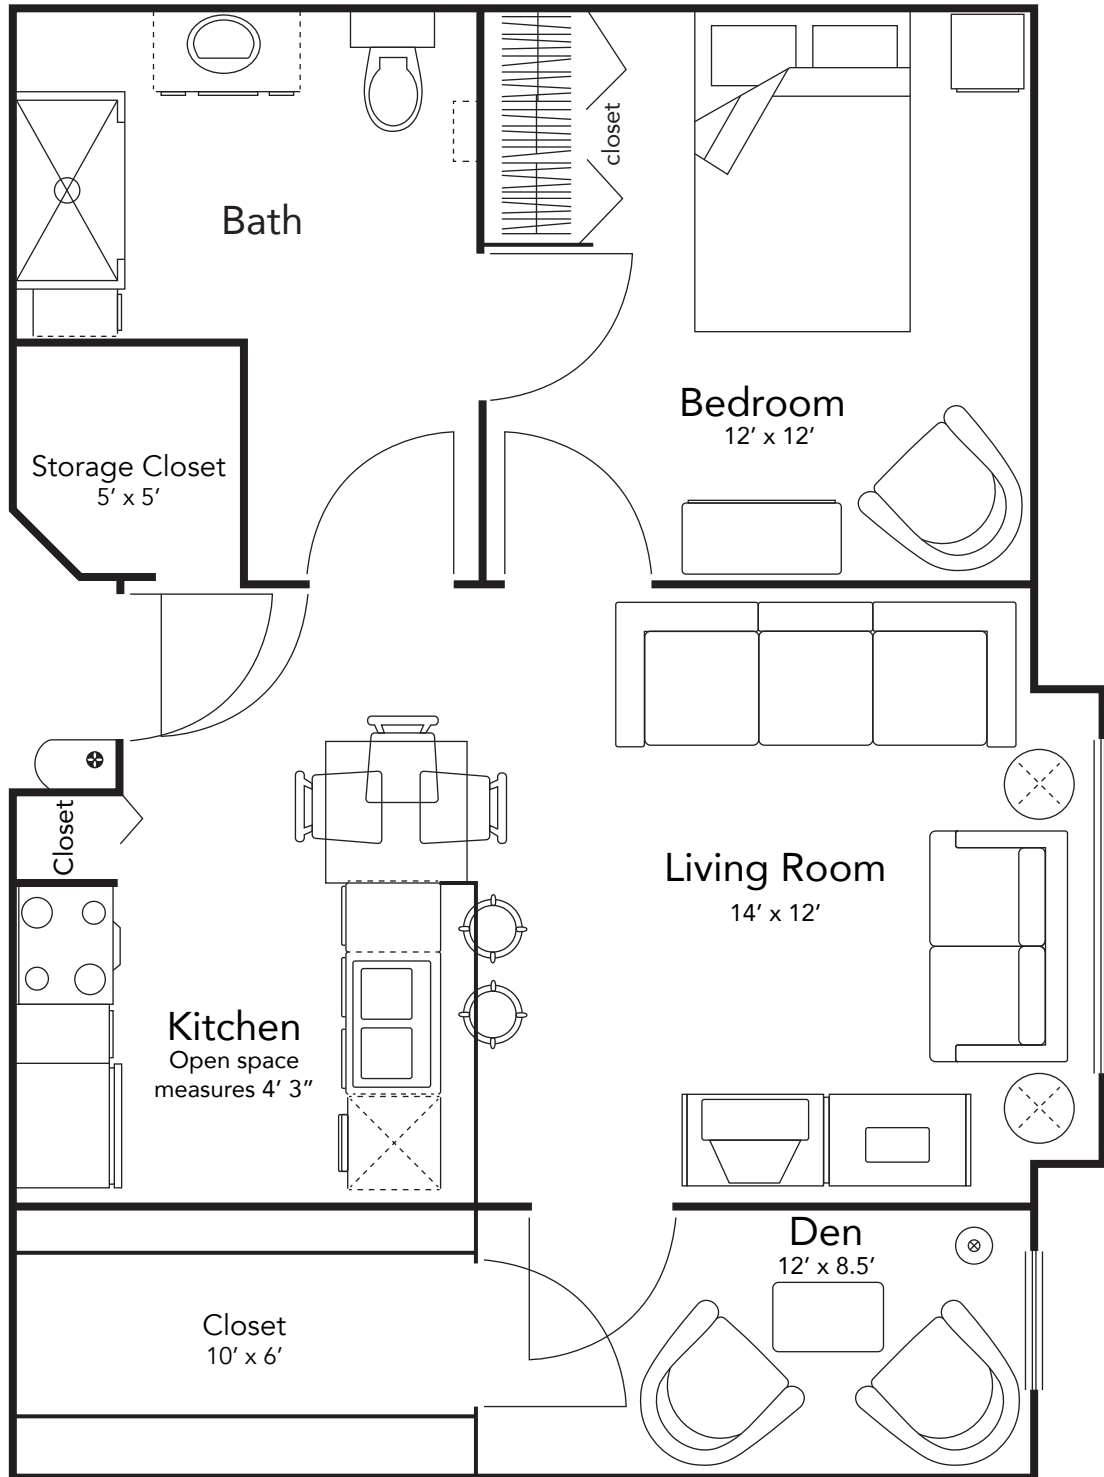

## ONE BEDROOM WITH DEN

All dimensions approximate, subject to variation, and not true to scale.  
Scale: 1/4 inch = 1 ft.

Total Sq. Ft. = 785  
All doors are 3' wide  
All ceilings are 8' high