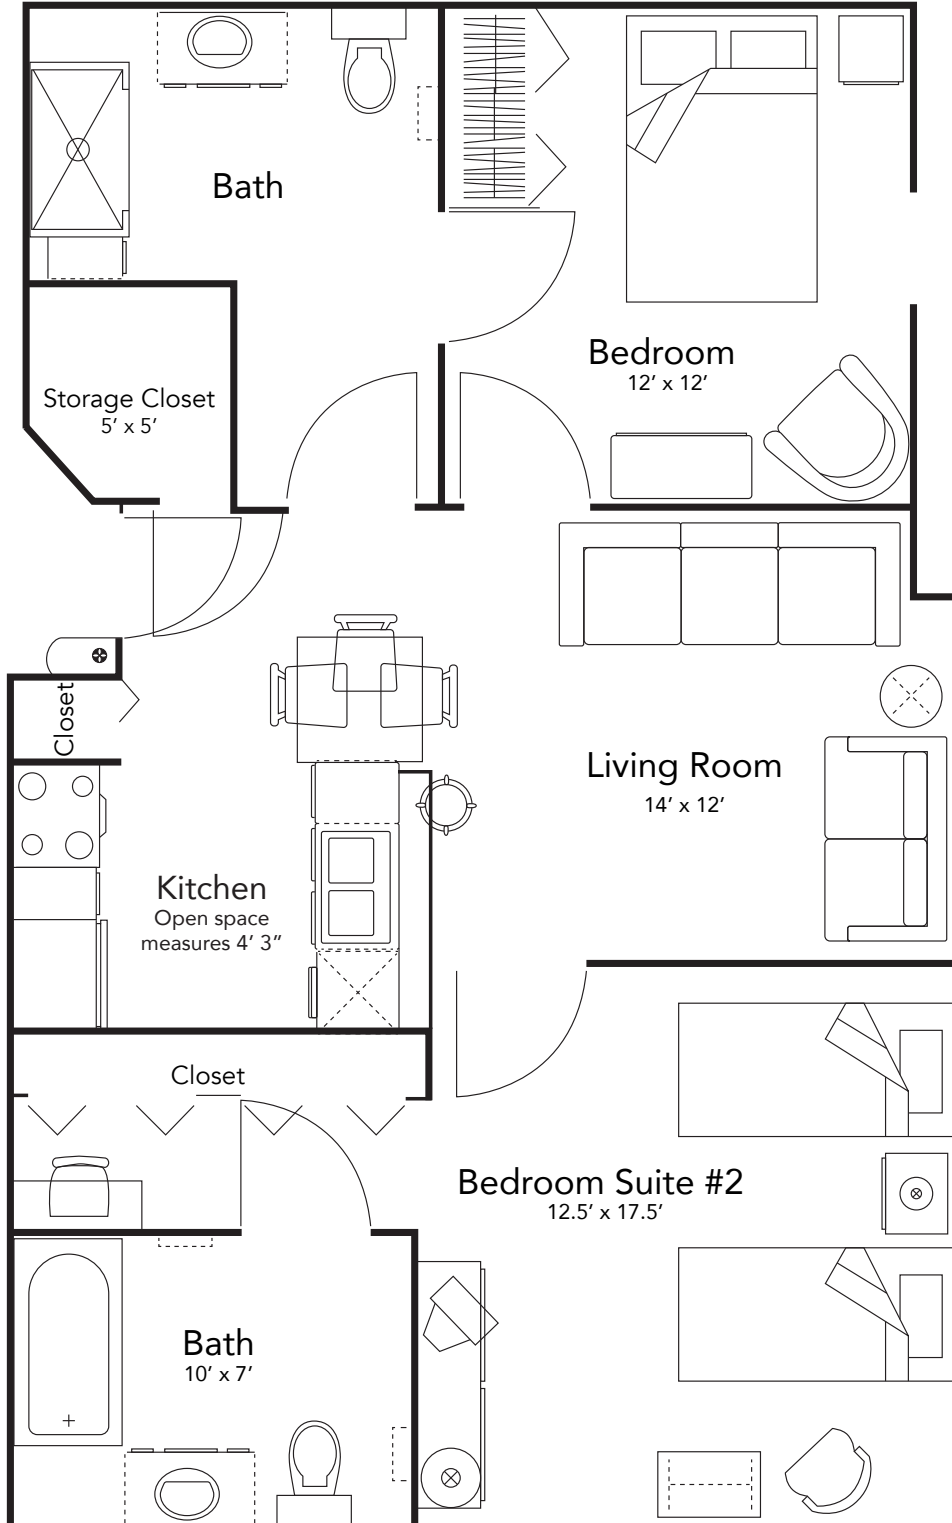

THE OAKS
AT MENORAH PARK

TWO BEDROOM DELUXE

All dimensions approximate, subject to variation, and not true to scale.
Scale: 1/4 inch = 1 ft.

Total Sq. Ft. = 985
All doors are 3' wide
All ceilings are 8' high