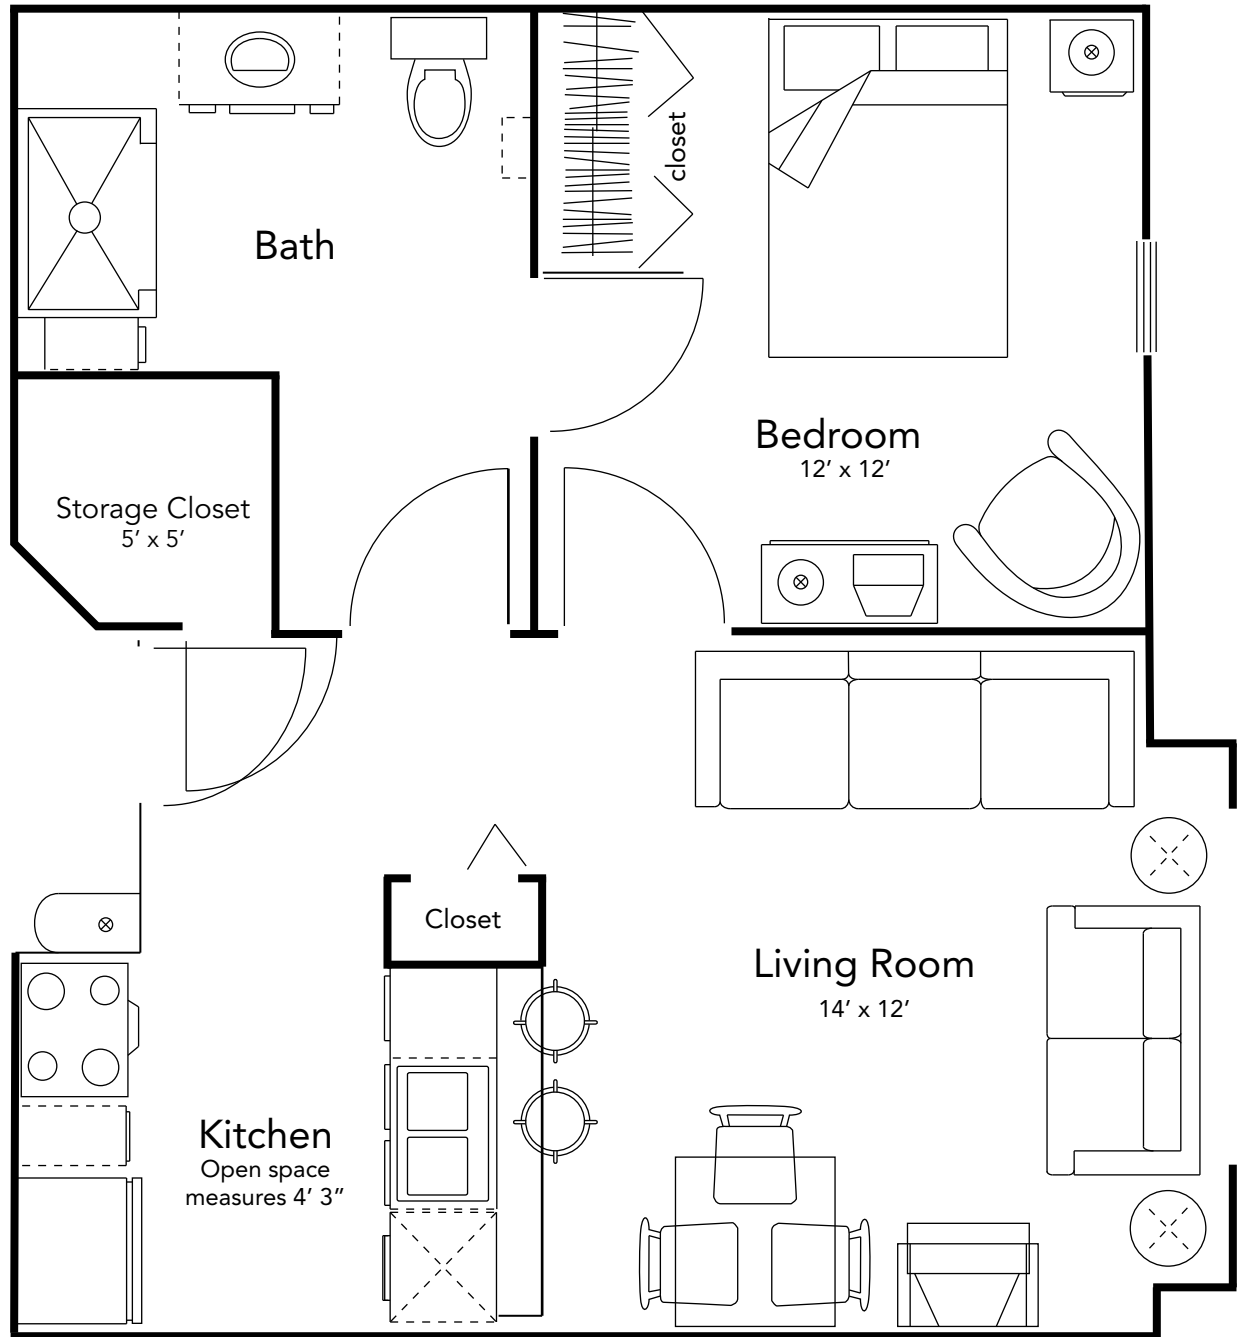

THE OAKS
AT MENORAH PARK

FLOOR PLAN ONE BEDROOM

All dimensions are approximate and subject to variation
Scale: 1/4 inch = 1 ft.

Total Sq. Ft. = 585

All doors are 3' wide
All ceilings are 8' high